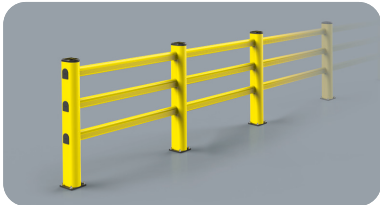

PEDESTRIAN 150

FAST AND EASY TO INSTALL

M12 GALVANISED STEEL

PED 150 2000x1150 MODULAR

Packing Colour **unpacked on pallet**

Equipped with accessories

PED 150 2000x1150 CORNER

Packing Colour **unpacked on pallet**