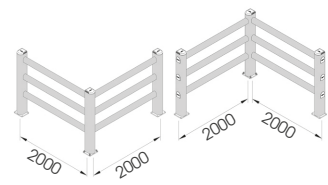

PEDESTRIAN 150

FAST AND EASY TO INSTALL

M12 GALVANISED STEEL

PED 150 2000x1150 MODULAR

Packing Colour **unpacked on pallet**

Equipped with accessories

PED 150 2000x1150 CORNER

Packing Colour **unpacked on pallet**