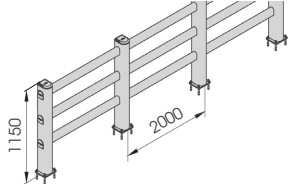

PEDESTRIAN 150

FAST AND EASY TO INSTALL

M12 GALVANISED STEEL

PED 150 2000x1150 MODULAR

Packing Colour **unpacked on pallet**

Equipped with accessories

PED 150 2000x1150 CORNER

Packing Colour **unpacked on pallet**